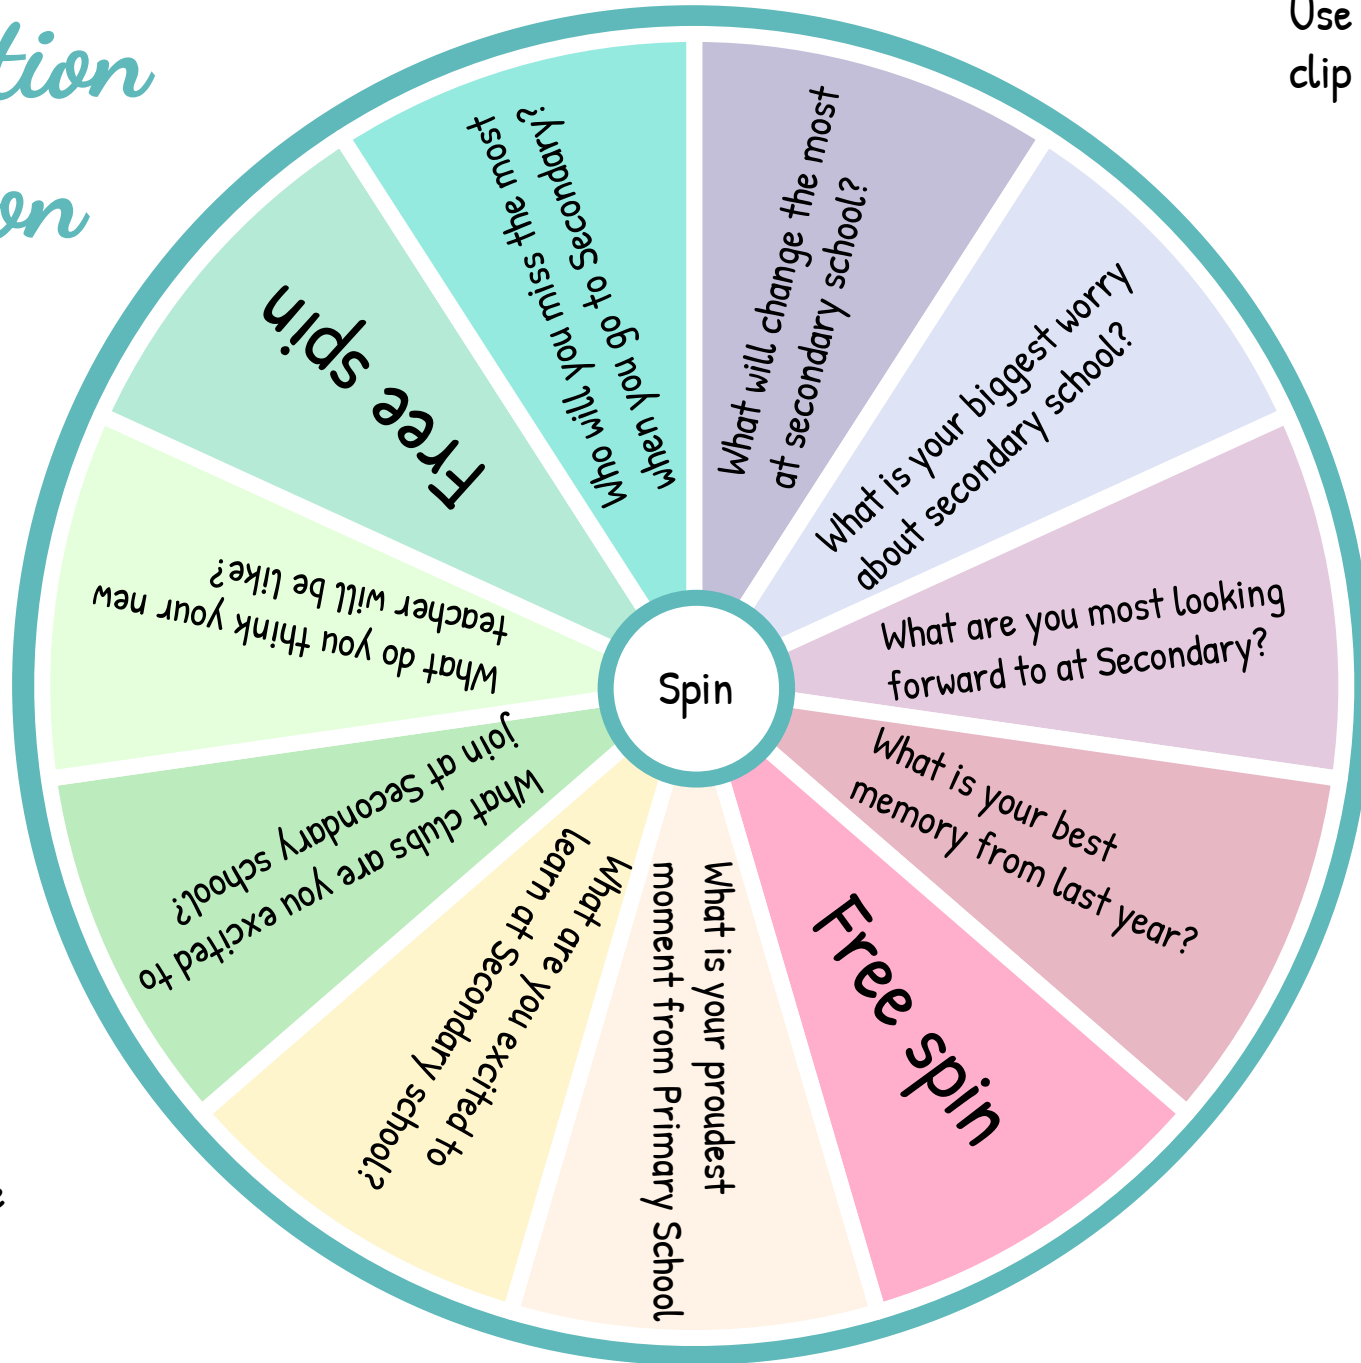

Other resources you will LOVE!

Please click the image to take you to this related and relevant resource:

[www.elsa-support.co.uk](http://www.elsa-support.co.uk)

# Transition Question Wheel

Use a pencil and paper clip spinner

Can you answer the questions?